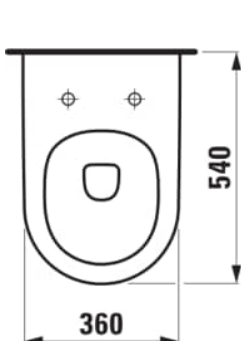

PRO X

Combipack wall-hung WC H820860 Silent flush/'rimless', washdown, incl. seat and cover with lowering system and antinoise set, EasyFit 3.0 fixation

DIMENSIONS

Length	540 mm
Width	360 mm
Height	345 mm

Shape : Round

TECHNICAL DRAWINGS