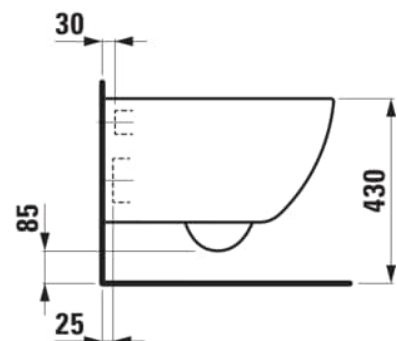

PRO X

Combipack wall-hung WC H820860 Silent flush/'rimless', washdown, incl. seat and cover with lowering system and antinoise set, EasyFit 3.0 fixation

DIMENSIONS

Length	540 mm
Width	360 mm
Height	345 mm

Shape : Round

TECHNICAL DRAWINGS