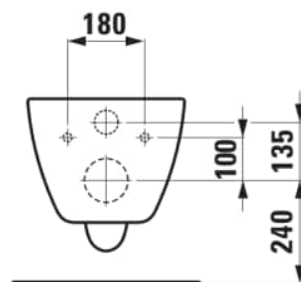

PRO X

Combipack wall-hung WC H820860 Silent flush/'rimless', washdown, incl. seat and cover with lowering system and antinoise set, EasyFit 3.0 fixation

DIMENSIONS

Length	540 mm
Width	360 mm
Height	345 mm

Shape : Round

TECHNICAL DRAWINGS