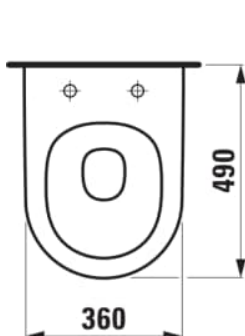

PRO X

Combipack wall-hung WC H820863 Silent flush/'rimless', washdown, compact, incl. seat and cover with lowering system and antinoise set, EasyFit 3.0 fixation

DIMENSIONS

Length	490 mm
Width	360 mm
Height	340 mm

Installation type : Wall-hung

Outlet type : Horizontal

Rim type : Rimless Silent Flush

Seat and cover included

Shape : Round

TECHNICAL DRAWINGS

INCLUDES

COMPATIBLE WITH