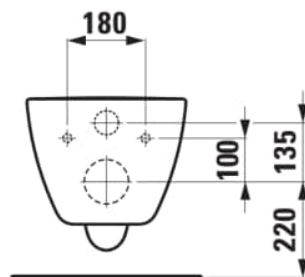

PRO X

Combipack wall-hung WC H820863 Silent flush/'rimless', washdown, compact, incl. seat and cover with lowering system and antinoise set, EasyFit 3.0 fixation

DIMENSIONS

Length	490 mm
Width	360 mm
Height	340 mm

Installation type : Wall-hung

Outlet type : Horizontal

Rim type : Rimless Silent Flush

Seat and cover included

Shape : Round

TECHNICAL DRAWINGS

INCLUDES

COMPATIBLE WITH