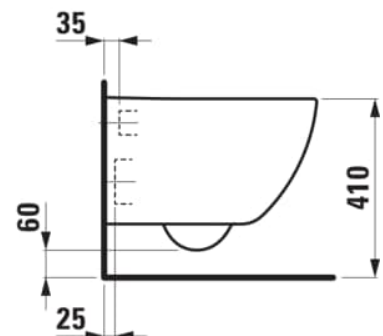

PRO X

Combipack wall-hung WC H820863 Silent flush/'rimless', washdown, compact, incl. seat and cover with lowering system and antinoise set, EasyFit 3.0 fixation

DIMENSIONS

Length	490 mm
Width	360 mm
Height	340 mm

Installation type : Wall-hung

Outlet type : Horizontal

Rim type : Rimless Silent Flush

Seat and cover included

Shape : Round

TECHNICAL DRAWINGS

INCLUDES

COMPATIBLE WITH