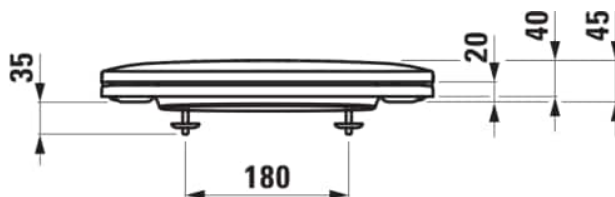

MEDA

WC seat and cover, removable, with lowering system, SLIM, chrom hinges

DIMENSIONS

Length	448 mm
Width	365 mm
Height	56 mm

COLOURS AND FINISHES

000 White

#option

000 - standard option

Net weight (kg) : 2.56

Shape : Round

Soft close system

Suitable for : WC

TECHNICAL DRAWINGS

COMPATIBLE WITH

Wall-hung WC Silent flush/'rimless', washdown, without flushing rim

H820110...0001

Wall-hung WC Silent flush/'rimless', washdown, without flushing rim, EasyFit 3.0 fixation

H821110...0001

Wall-hung WC Silent flush/'rimless', washdown, without flushing rim, Easy Fit 3.0 fixation

H821110...000A