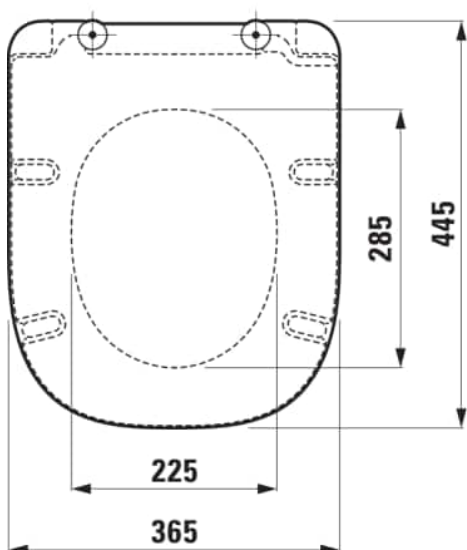

MEDA

WC seat and cover, removable, with lowering system, SLIM, chrom hinges

DIMENSIONS

Length	448 mm
Width	365 mm
Height	56 mm

COLOURS AND FINISHES

000 White

#option

000 - standard option

Net weight (kg) : 2.56

Shape : Round

Soft close system

Suitable for : WC

TECHNICAL DRAWINGS

COMPATIBLE WITH

Wall-hung WC Silent flush/'rimless', washdown, without flushing rim

H820110...0001

Wall-hung WC Silent flush/'rimless', washdown, without flushing rim, EasyFit 3.0 fixation

H821110...0001

Wall-hung WC Silent flush/'rimless', washdown, without flushing rim, Easy Fit 3.0 fixation

H821110...000A