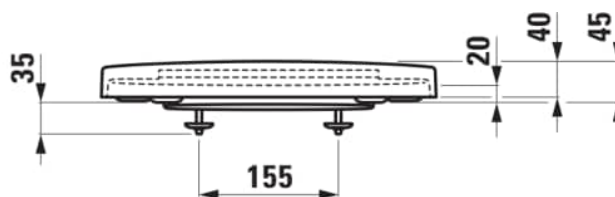

PRO X

WC seat and cover, removable, chrom hinges

DIMENSIONS

Length	450 mm
Width	370 mm
Height	55 mm

COLOURS AND FINISHES

<input type="checkbox"/>	000 White
--------------------------	-----------

Commodity Code/Import Code Number for Foreign Trad : 39222000
Hinge material : Chrome-plated brass

Net weight (kg) : 2.59
Shape : Round

Suitable for : WC

TECHNICAL DRAWINGS

COMPATIBLE WITH

Wall-hung WC, Silent flush, washdown, EasyFit 3.0 fixation

H820860...0001

Wall-hung WC, Silent flush, washdown, EasyFit 3.0 fixation