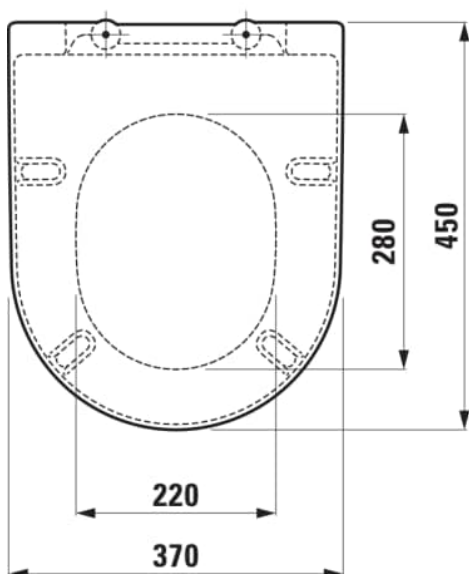

PRO X

WC seat and cover, removable, chrom hinges

DIMENSIONS

Length	450 mm
Width	370 mm
Height	55 mm

COLOURS AND FINISHES

<input type="checkbox"/>	000 White
--------------------------	-----------

Commodity Code/Import Code Number for Foreign Trad : 39222000
Hinge material : Chrome-plated brass

Net weight (kg) : 2.59
Shape : Round

Suitable for : WC

TECHNICAL DRAWINGS

COMPATIBLE WITH

Wall-hung WC, Silent flush, washdown, EasyFit 3.0 fixation

H820860...0001

Wall-hung WC, Silent flush, washdown, EasyFit 3.0 fixation

H820860...S601

Combipack wall-hung WC H820860 Silent flush/'rimless', washdown, incl. seat and cover with lowering system and antinoise set, EasyFit 3.0 fixation

H866860...0001

Wall-hung WC Compact, Silent flush, washdown, EasyFit 3.0 fixation