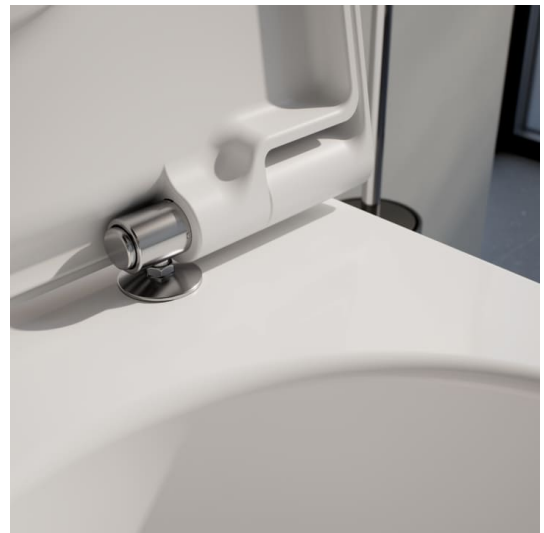

PRO X

WC seat and cover, removable, with lowering system, chrom hinges

DIMENSIONS

Length	450 mm
Width	370 mm
Height	55 mm

COLOURS AND FINISHES

<input type="checkbox"/>	000 White
--------------------------	-----------

COMPATIBLE WITH

Wall-hung WC, Silent flush, washdown, EasyFit 3.0 fixation

H820860...0001

Wall-hung WC, Silent flush, washdown, EasyFit 3.0 fixation

H820860...S601

Combipack wall-hung WC H820860 Silent flush/'rimless', washdown, incl. seat and cover with lowering system and antinoise set, EasyFit 3.0 fixation

H866860...0001

Wall-hung WC Compact, Silent flush, washdown, EasyFit 3.0 fixation

H820863...2501

Combipack wall-hung WC H820863 Silent flush/'rimless', washdown, compact, incl. seat and cover with lowering system and antinoise set, EasyFit 3.0 fixation

H866863...0001

Wall-hung WC compact, Silent flush, washdown, EasyFit 3.0 fixation

H820863...0001

Floorstanding WC, Silent flush/'rimless', washdown, outlet horizontal or vertical

H823861...0001

PRO X

Marking the third generation of this highly successful collection, PRO X integrates timeless aesthetics with cutting-edge technology to deliver maximum investment security.