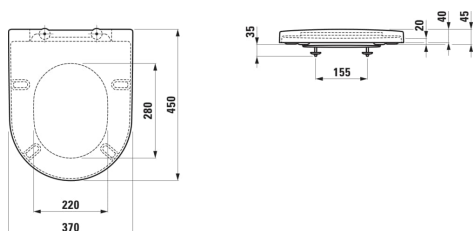

PRO X

WC seat and cover, removable, with lowering system, chrom hinges

DIMENSIONS

Length	450 mm
Width	370 mm
Height	55 mm

COLOURS AND FINISHES

<input type="checkbox"/>	000 White
--------------------------	-----------

Commodity Code/Import Code Number for Foreign Trad : 39222000
 Hinge material : Chrome-plated brass
 Net weight (kg) : 2.59

Quick release
 Shape : Round
 Soft close system

Suitable for : WC

TECHNICAL DRAWINGS