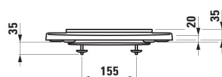

PRO X

WC seat without cover, stainless steel hinges

DIMENSIONS

Length	445 mm
Width	360 mm
Height	45 mm

COLOURS AND FINISHES

<input type="checkbox"/>	000 White
--------------------------	-----------

Commodity Code/Import Code Number for
Foreign Trad : 39222000
Net weight (kg) : 1.12

Shape : Round
Suitable for : WC

TECHNICAL DRAWINGS

COMPATIBLE WITH

Wall-hung WC, Silent flush, washdown, EasyFit 3.0 fixation

H820860...0001

Wall-hung WC, Silent flush, washdown, EasyFit 3.0 fixation

H820860...S601