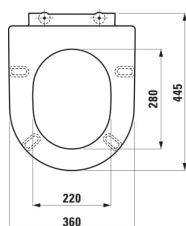

PRO X

WC seat without cover, stainless steel hinges

DIMENSIONS

Length	445 mm
Width	360 mm
Height	45 mm

COLOURS AND FINISHES

<input type="checkbox"/>	000 White
--------------------------	-----------

Commodity Code/Import Code Number for
Foreign Trad : 39222000
Net weight (kg) : 1.12

Shape : Round
Suitable for : WC

TECHNICAL DRAWINGS

COMPATIBLE WITH

Wall-hung WC, Silent flush, washdown, EasyFit 3.0 fixation

H820860...0001

Wall-hung WC, Silent flush, washdown, EasyFit 3.0 fixation

H820860...S601