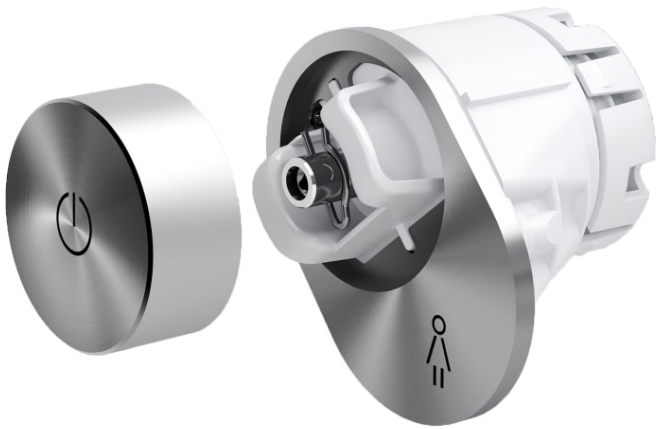

CLEANET RIVA

Controller with rotary button

DIMENSIONS

Length	60 mm
Width	60 mm
Height	45 mm

#option

000 - standard option

Net weight (kg) : 0.2