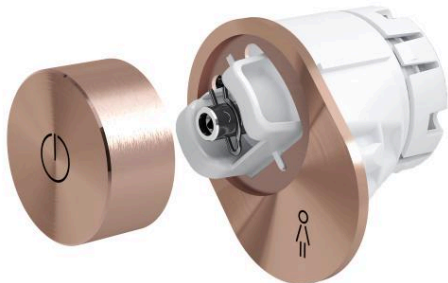

CLEANET RIVA

Controller with rotary button

DIMENSIONS

Length	36 mm
Width	36 mm
Height	14 mm

COLOURS AND FINISHES

	162 Rosegold polished
---	-----------------------

Net weight (kg) : 0.2