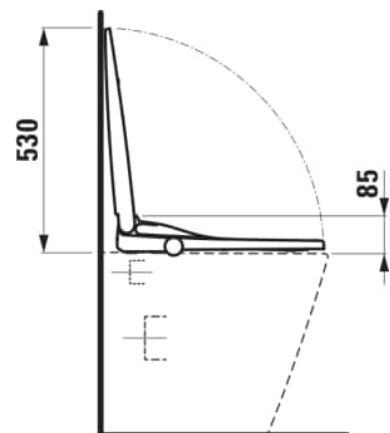

CLEANET SIT

Shower Toilet Seat with hidden water & Electricity connection, removable, with lowering system, incl. Remote control with turning wheel (supply with air connection)

DIMENSIONS

Length	492 mm
Width	400 mm
Height	86 mm

COLOURS AND FINISHES

<input type="checkbox"/>	000 White
--------------------------	-----------

Net weight (kg) : 5

TECHNICAL DRAWINGS

INCLUDES

Shower toilet, wall-hung, silent flush, rimless, incl. seat and cover with washing, drying function and heated seat, incl. remote control and Wi-Fi, UV disinfection and ambient light, needs power supply