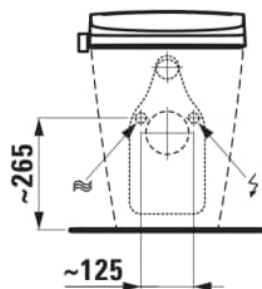

CLEANET SIT

Shower Toilet Seat with hidden water & Electricity connection, removable, with lowering system, incl. Remote control with turning wheel (supply with air connection)

DIMENSIONS

Length	492 mm
Width	400 mm
Height	86 mm

COLOURS AND FINISHES

<input type="checkbox"/>	000 White
--------------------------	-----------

Net weight (kg) : 5

TECHNICAL DRAWINGS

INCLUDES

Shower toilet, wall-hung, silent flush, rimless, incl. seat and cover with washing, drying function and heated seat, incl. remote control and Wi-Fi, UV disinfection and ambient light, needs power supply