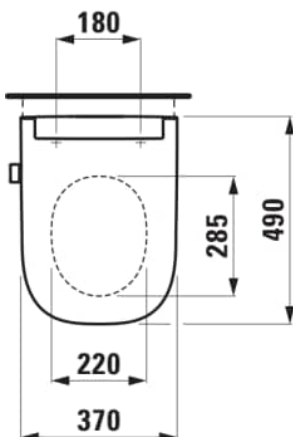

CLEANET SIT

Shower Toilet Seat with hidden water & Electricity connection, removable, with lowering system, incl. Remote control with turning wheel (supply with air connection)

DIMENSIONS

Length	492 mm
Width	400 mm
Height	86 mm

COLOURS AND FINISHES

<input type="checkbox"/>	000 White
--------------------------	-----------

Net weight (kg) : 5

TECHNICAL DRAWINGS

INCLUDES

Shower toilet, wall-hung, silent flush, rimless, incl. seat and cover with washing, drying function and heated seat, incl. remote control and Wi-Fi, UV disinfection and ambient light, needs power supply