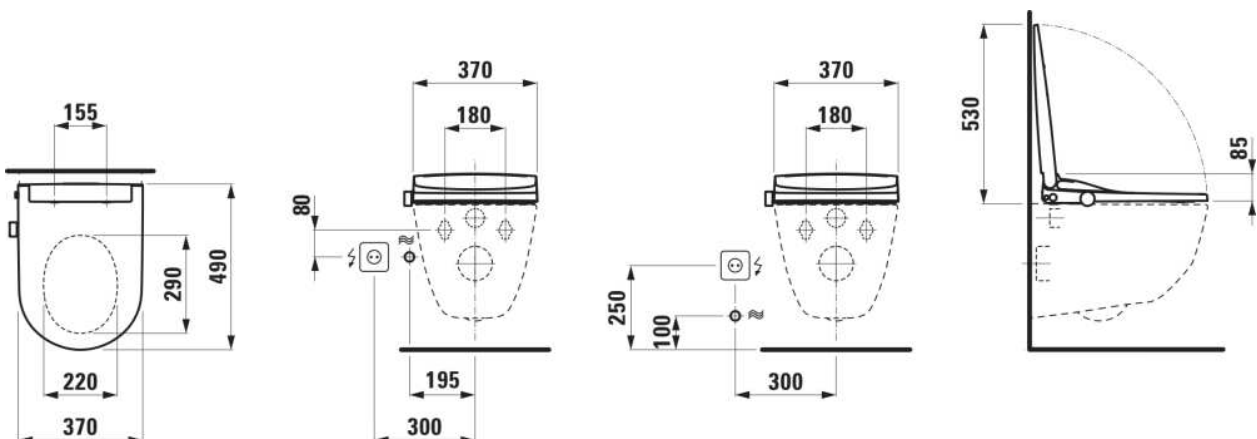

### DIMENSIONS

Length	492 mm
Width	400 mm
Height	86 mm

## TECHNICAL DRAWINGS

## COMPATIBLE WITH

Wall-hung WC 'comfort', washdown, without flushing rim, 5 cm raised height

**H821962...0001**

Wall-hung WC 'rimless', washdown

**H820966...0001**

Wall-hung WC 'rimless', washdown, optimized for 4/2l flushing