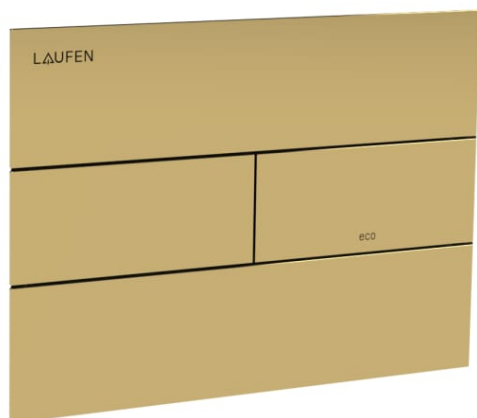

### Flush plate INEO CITY, Stainless Steel, Dual Flush

#### DIMENSIONS

|        |        |
|--------|--------|
| Length | 208 mm |
| Width  | 6 mm   |
| Height | 148 mm |