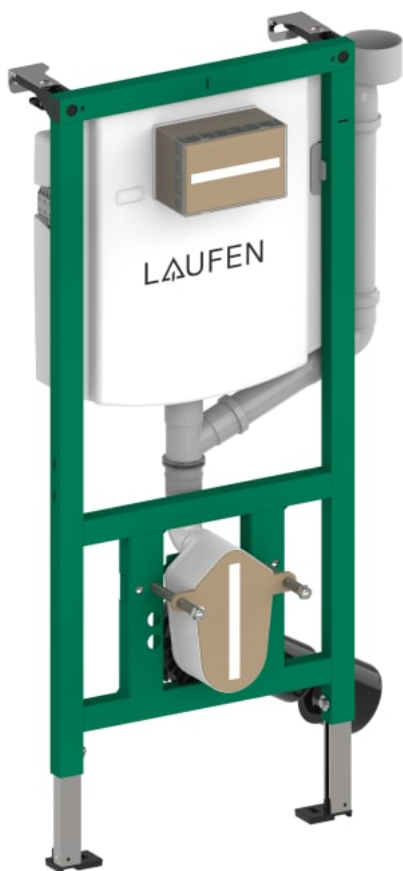

INEO

INEOLINK concealed cistern for wall-hung WC, with odour extraction connection

DIMENSIONS

Length	500 mm
Width	135 mm
Height	1120 mm

Average water consumption (L.) : 3.38

Commodity Code/Import Code Number for Foreign Trad : 39229000

Flushing volume preset : Dual flush 3/6 litres

Net weight (kg) : 13.18

Operating panel position : Frontal

Suitable for : Wall-hung WC