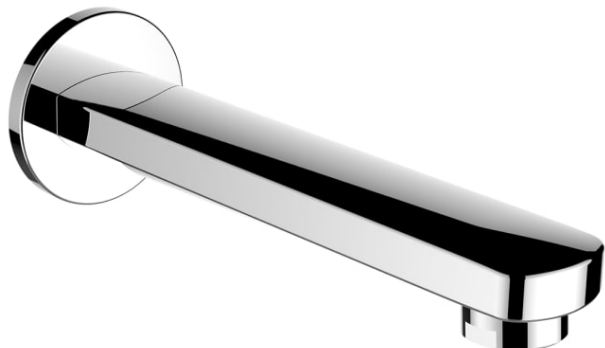

## CITYPRO

Wall-mounted spout for bath, projection 185 mm, fixed spout

## DIMENSIONS

Length	1 mm
Width	1 mm
Height	1 mm

Aerator type : Honeycomb

Application : Bath

Commodity Code/Import Code Number for Foreign Trad : 84818011

Installation type : Wall-mounted

Net weight (kg) : 0.78

Number of ways : 1

Water connection diameter : 1/2"