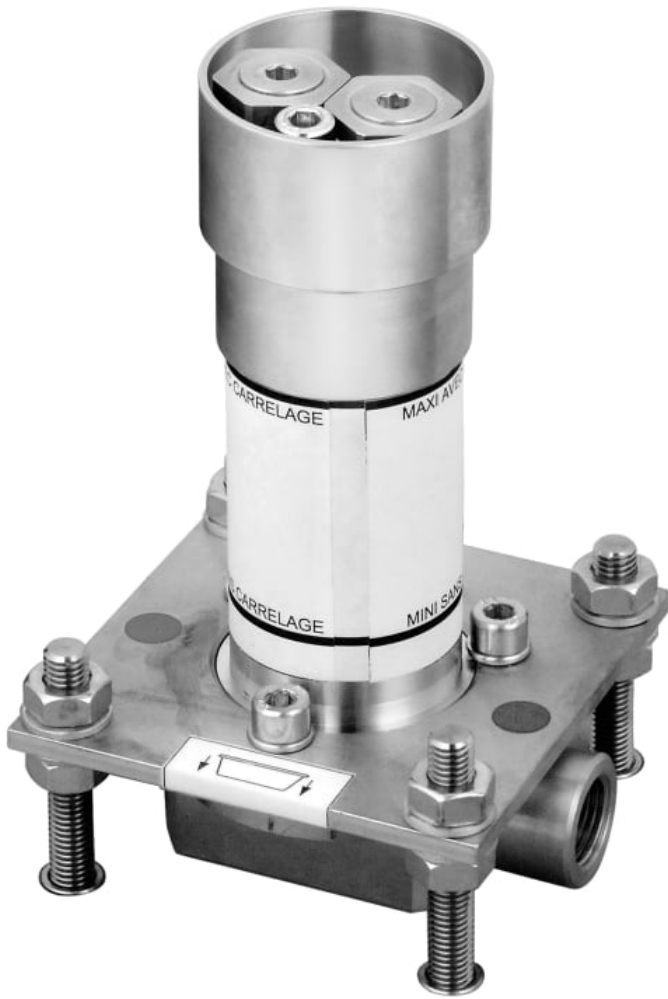

CONCEALED BODIES

Rough-in set for column bath mixer

Commodity Code/Import Code Number for
Foreign Trad : 84818019