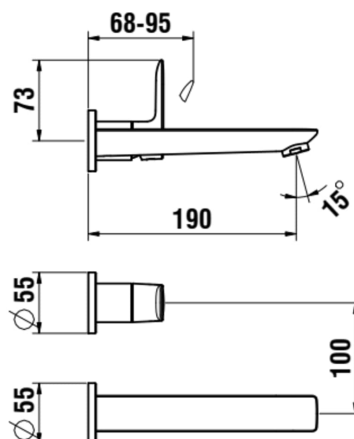

CITYPLUS

Wall-mounted mixer for Simibox 2-Point,
projection 190 mm, fixed spout

DIMENSIONS

Length	1 mm
Width	1 mm
Height	1 mm

Acoustic level (dB) : Group 1 (Up to 20 dB)

Aerator type : Honeycomb

Application : Basin

Commodity Code/Import Code Number for
Foreign Trad : 84818019

Faucet type : Single-lever

Fixed spout

Flow rate (l/min - 3 bar) : 5.6

Installation type : Wall-mounted

Net weight (kg) : 1.08

Type of cartridge : Ceramic Disc

TECHNICAL DRAWINGS

COMPATIBLE WITH

Fixing rail set

HF529050941000

Extension

HF530023000000

Concealed box, suitable for The New Classic, Kartell • Laufen, Twinplus Slim, Meda, Cityplus, Swisstap and Pure, fittings 1/2", lever on the right