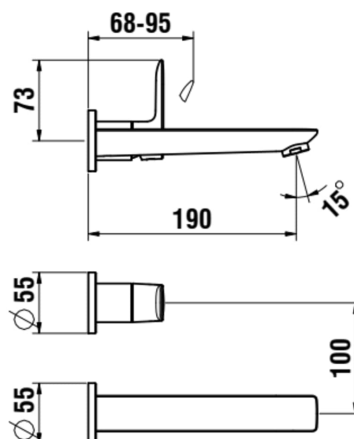

CITYPLUS

Wall-mounted mixer for Simibox 2-Point, projection 190 mm, fixed spout, PVD titanium black matt

DIMENSIONS

Length	1 mm
Width	1 mm
Height	1 mm

Acoustic level (dB) : Group 1 (Up to 20 dB)
 Aerator type : Honeycomb
 Application : Basin

Faucet type : Single-lever
 Fixed spout
 Flow rate (l/min - 3 bar) : 5.6

Installation type : Wall-mounted
 Net weight (kg) : 1.08
 Type of cartridge : Ceramic Disc

TECHNICAL DRAWINGS

COMPATIBLE WITH

Extension

HF530023000000

Concealed box, suitable for The New Classic, Kartell • Laufen, Twinplus Slim, Meda, Cityplus, Swisstap and Pure, fittings 1/2", lever on the right

HF574049000000

Fixing rail set

HF529050941000