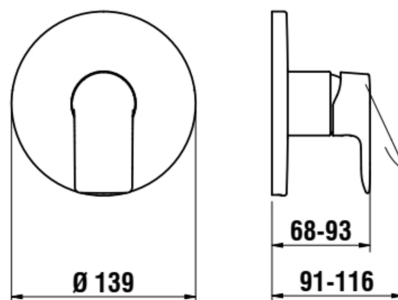

CITYPLUS

Set for concealed shower mixer, for Simibox Standard & Simibox Light

DIMENSIONS

Length	1 mm
Width	1 mm
Height	1 mm

Acoustic level (dB) : Group 1 (Up to 20 dB)

Aerator type : No

Application : Shower

Cartridge features : Flow brake,
Temperature brake

Commodity Code/Import Code Number for
Foreign Trad : 84818019

Faucet type : Single-lever

Flow rate (l/min - 3 bar) : 13.1

Installation type : Built-in

Net weight (kg) : 1.1

Type of cartridge : Ceramic Disc

Water and energy-saving

TECHNICAL DRAWINGS

COMPATIBLE WITH

Concealed box, for bath and shower mixers, fittings 1/2", with stopvalves, inversion for in-/outlets possible

HF574007000000