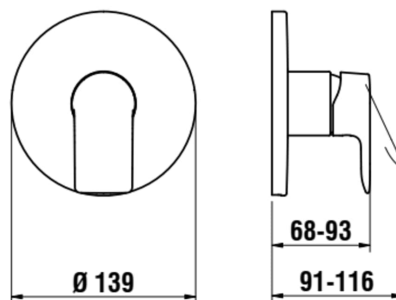

## DIMENSIONS

Length	1 mm
Width	1 mm
Height	1 mm

Acoustic level (dB) : Group 1 (Up to 20 dB)

Aerator type : No

Application : Shower

Cartridge features : Flow brake,  
Temperature brake

Commodity Code/Import Code Number for  
Foreign Trad : 84818019

Faucet type : Single-lever

Flow rate (l/min - 3 bar) : 13.1

Installation type : Built-in

Net weight (kg) : 1.1

Type of cartridge : Ceramic Disc

Water and energy-saving

## TECHNICAL DRAWINGS