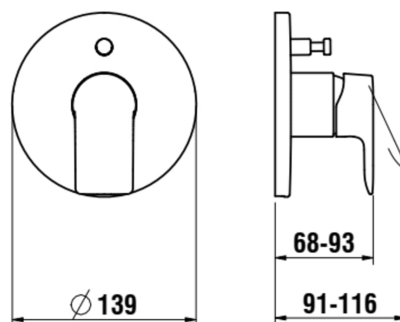

CITYPLUS

Set for concealed bath mixer, for Simibox Standard & Simibox Light

DIMENSIONS

Length	1 mm
Width	1 mm
Height	1 mm

Acoustic level (dB) : Group 1 (Up to 20 dB)

Aerator type : No

Application : Bath

Cartridge features : Flow brake,
Temperature brake

Commodity Code/Import Code Number for
Foreign Trad : 84818019

Diverter : Automatic

Faucet type : Single-lever

Flow rate (l/min - 3 bar) : 20.6

Installation type : Built-in

Net weight (kg) : 1.15

Type of cartridge : Ceramic Disc

Water and energy-saving

TECHNICAL DRAWINGS

COMPATIBLE WITH

Concealed box, for bath and shower mixers, fittings 1/2", with stopvalves, inversion for in-/outlets possible

HF574007000000

Concealed box, for bath and shower mixers, fittings 1/2", with stopvalves