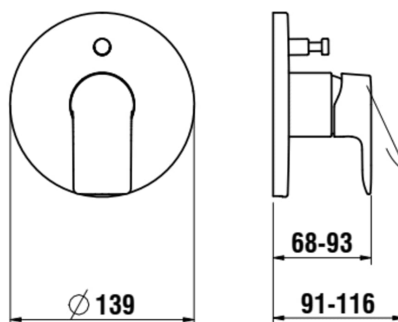

CITYPLUS

Set for concealed bath mixer, for Simibox Standard & Simibox Light, PVD titanium black matt

DIMENSIONS

Length	1 mm
Width	1 mm
Height	1 mm

Acoustic level (dB) : Group 1 (Up to 20 dB)

Aerator type : No

Application : Bath

Cartridge features : Flow brake,
Temperature brake

Commodity Code/Import Code Number for
Foreign Trad : 84818019

Diverter : Automatic

Faucet type : Single-lever

Flow rate (l/min - 3 bar) : 20.6

Installation type : Built-in

Net weight (kg) : 1.15

Type of cartridge : Ceramic Disc

Water and energy-saving

TECHNICAL DRAWINGS

COMPATIBLE WITH

Concealed box, for bath and shower mixers, fittings 1/2", with stopvalves, inversion for in-/outlets possible