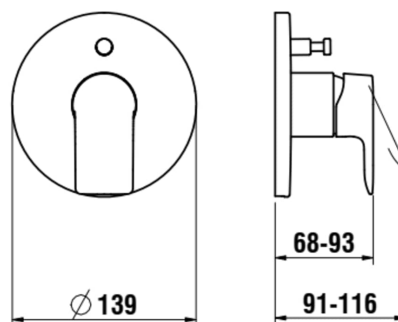

CITYPLUS

Set for concealed bath mixer for Simibox Standard & Simibox Light, with integrated safety device Type LB

DIMENSIONS

Length	1 mm
Width	1 mm
Height	1 mm

Acoustic level (dB) : Group 1 (Up to 20 dB)

Aerator type : No

Application : Bath

Cartridge features : Flow brake,
Temperature brake

Commodity Code/Import Code Number for
Foreign Trad : 84818019

Diverter : Automatic

Faucet type : Single-lever

Flow rate (l/min - 3 bar) : 20.6

Installation type : Built-in

Net weight (kg) : 1.22

Type of cartridge : Ceramic Disc

Water and energy-saving

TECHNICAL DRAWINGS

COMPATIBLE WITH

Concealed box, for bath and shower mixers, fittings 1/2", with stopvalves, inversion for in-/outlets possible