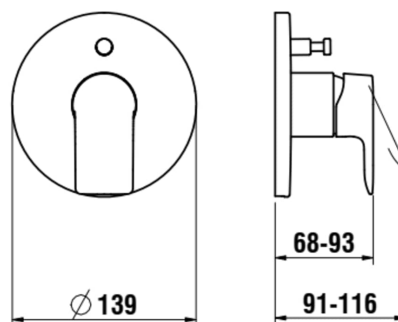

## DIMENSIONS

Length	1 mm
Width	1 mm
Height	1 mm

Acoustic level (dB) : Group 1 (Up to 20 dB)

Aerator type : No

Application : Bath

Cartridge features : Flow brake,  
Temperature brake

Commodity Code/Import Code Number for  
Foreign Trad : 84818019

Diverter : Automatic

Faucet type : Single-lever

Flow rate (l/min - 3 bar) : 20.6

Installation type : Built-in

Net weight (kg) : 1.22

Type of cartridge : Ceramic Disc

Water and energy-saving

## TECHNICAL DRAWINGS