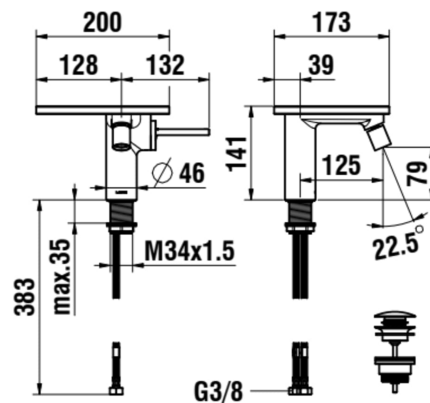

ADA

Bidet mixer, tray with hole, projection 110 mm, fixed spout, with pop-up waste click-clack

DIMENSIONS

Length	1 mm
Width	1 mm
Height	1 mm

COLOURS AND FINISHES

■ 501	PVD inox/white glossy
-------	-----------------------

Acoustic level (dB) : Group 1 (Up to 20 dB)
 Aerator type : Honeycomb PCA
 Application : Bidet
 Faucet type : Single-lever
 Fixed spout
 Flexible supply hoses included

Flow rate (l/min - 3 bar) : 5.7
 Handle position : Lateral
 Installation type : Deck-mounted
 Joystick cartridge
 Net weight (kg) : 2.5
 Pop-up waste

Spout position : Central
 Type of cartridge : Joystick
 Waste type : Click-clack waste
 Water connection diameter : 3/8"

TECHNICAL DRAWINGS

ADA

Faucets from ADA stand out for their integrated trays and combination of function and aesthetics. The trays are available in different designs that blend seamlessly into a variety of bathroom styles. Practically positioned, the trays offer a convenient solution for keeping soap or decorative items within easy reach, without the need to install additional trays or shelves.