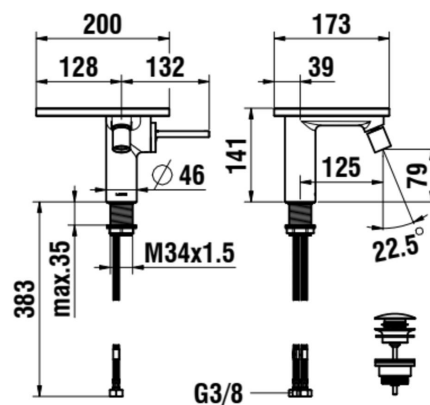

ADA

Bidet mixer, tray without hole, projection 110 mm, fixed spout, with pop-up waste clic-clack

DIMENSIONS

Length	110 mm
Width	110 mm
Height	110 mm

COLOURS AND FINISHES

■	501 PVD inox/white glossy
---	---------------------------

Acoustic level (dB) : Group 1 (Up to 20 dB)
 Aerator type : Honeycomb PCA
 Application : Bidet
 Faucet type : Single-lever
 Fixed spout
 Flexible supply hoses included

Flow rate (l/min - 3 bar) : 5.7
 Handle position : Lateral
 Installation type : Deck-mounted
 Joystick cartridge
 Net weight (kg) : 2.06
 Pop-up waste

Spout position : Central
 Type of cartridge : Joystick
 Waste type : Click-clack waste
 Water connection diameter : 3/8"

TECHNICAL DRAWINGS

ADA

Faucets from ADA stand out for their integrated trays and combination of function and aesthetics. The trays are available in different designs that blend seamlessly into a variety of bathroom styles. Practically positioned, the trays offer a convenient solution for keeping soap or decorative items within easy reach, without the need to install additional trays or shelves.