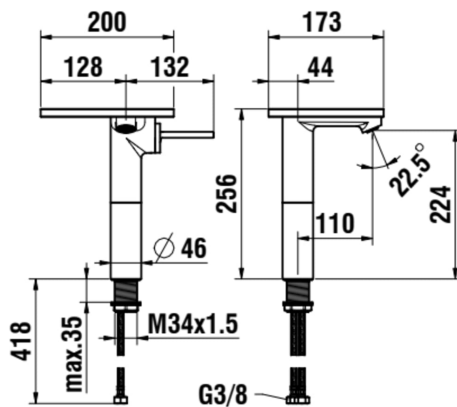

ADA

Column basin mixer, tray with hole, projection 110 mm, fixed spout, without pop-up waste

DIMENSIONS

Length	1 mm
Width	1 mm
Height	1 mm

COLOURS AND FINISHES

 501 PVD inox/white glossy

Acoustic level (dB) : Group 1 (Up to 20 dB)
 Aerator type : Honeycomb PCA
 Application : Basin
 Commodity Code/Import Code Number for Foreign Trad : 84818090
 Faucet type : Single-lever
 Fixed spout

Flexible supply hoses included
 Flow rate (l/min - 3 bar) : 5.7
 Handle position : Lateral
 Installation type : Deck-mounted
 Joystick cartridge
 Net weight (kg) : 2.78

Spout position : Central
 Type of cartridge : Joystick
 Waste type : Waste not included
 Water connection diameter : 3/8"

TECHNICAL DRAWINGS

ADA

Faucets from ADA stand out for their integrated trays and combination of function and aesthetics. The trays are available in different designs that blend seamlessly into a variety of bathroom styles. Practically positioned, the trays offer a convenient solution for keeping soap or decorative items within easy reach, without the need to install additional trays or shelves.