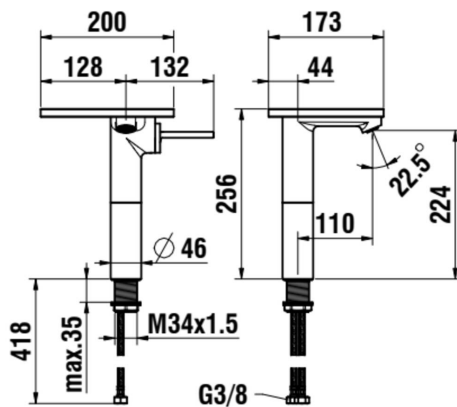

ADA

Column basin mixer, tray without hole, projection 110 mm, fixed spout, without pop-up waste

DIMENSIONS

Length	1 mm
Width	1 mm
Height	1 mm

COLOURS AND FINISHES

	501 PVD inox/white glossy
--	---------------------------

Acoustic level (dB) : Group 1 (Up to 20 dB)
 Aerator type : Honeycomb PCA
 Application : Basin
 Commodity Code/Import Code Number for Foreign Trad : 84818011
 Faucet type : Single-lever
 Fixed spout

Flexible supply hoses included
 Flow rate (l/min - 3 bar) : 5.7
 Handle position : Lateral
 Installation type : Deck-mounted
 Joystick cartridge
 Net weight (kg) : 2.82

Spout position : Central
 Type of cartridge : Joystick
 Waste type : Waste not included
 Water connection diameter : 3/8"

TECHNICAL DRAWINGS

ADA

Faucets from ADA stand out for their integrated trays and combination of function and aesthetics. The trays are available in different designs that blend seamlessly into a variety of bathroom styles. Practically positioned, the trays offer a convenient solution for keeping soap or decorative items within easy reach, without the need to install additional trays or shelves.