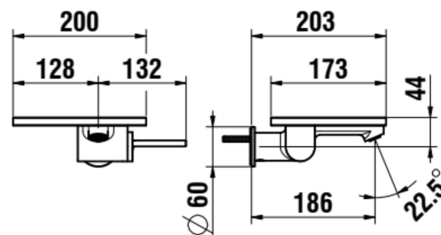

ADA

Wall-mounted basin mixer, tray with hole, projection 186 mm, fixed spout, without pop-up waste

DIMENSIONS

Length	1 mm
Width	1 mm
Height	1 mm

COLOURS AND FINISHES

■ 501	PVD inox/white glossy
-------	-----------------------

Acoustic level (dB) : Group 1 (Up to 20 dB)  
 Aerator type : Honeycomb PCA  
 Application : Basin  
 Commodity Code/Import Code Number for Foreign Trad : 84818011  
 Faucet type : Single-lever

Fixed spout  
 Flow rate (l/min - 3 bar) : 5.7  
 Handle position : Lateral  
 Installation type : Wall-mounted  
 Joystick cartridge

Net weight (kg) : 1.94  
 Spout position : Central  
 Type of cartridge : Joystick  
 Waste type : Waste not included

TECHNICAL DRAWINGS