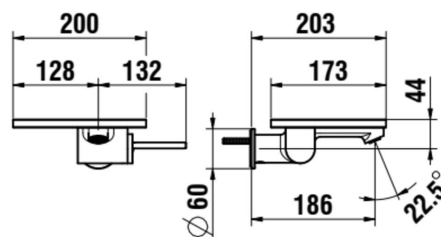

ADA

Wall-mounted basin mixer, tray without hole, projection 186 mm, fixed spout, without pop-up waste

DIMENSIONS

Length	1 mm
Width	1 mm
Height	1 mm

COLOURS AND FINISHES

■ 501	PVD inox/white glossy
-------	-----------------------

Acoustic level (dB) : Group 1 (Up to 20 dB)
 Aerator type : Honeycomb PCA
 Application : Basin
 Commodity Code/Import Code Number for Foreign Trad : 84818011
 Faucet type : Single-lever

Fixed spout
 Flow rate (l/min - 3 bar) : 5.7
 Handle position : Lateral
 Installation type : Wall-mounted
 Joystick cartridge

Net weight (kg) : 2.07
 Spout position : Central
 Type of cartridge : Joystick
 Waste type : Waste not included

TECHNICAL DRAWINGS

ADA

Faucets from ADA stand out for their integrated trays and combination of function and aesthetics. The trays are available in different designs that blend seamlessly into a variety of bathroom styles. Practically positioned, the trays offer a convenient solution for keeping soap or decorative items within easy reach, without the need to install additional trays or shelves.