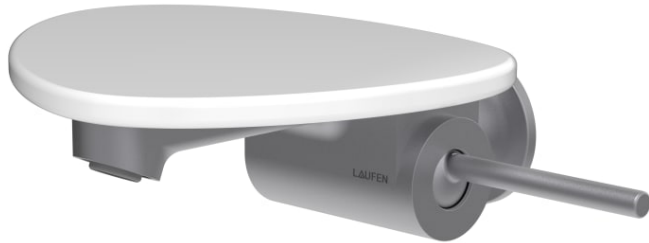

ADA

Wall-mounted basin mixer, tray without hole, projection 186 mm, fixed spout, without pop-up waste

DIMENSIONS

Length	1 mm
Width	1 mm
Height	1 mm

COLOURS AND FINISHES

■ 501	PVD inox/white glossy
-------	-----------------------

Acoustic level (dB) : Group 1 (Up to 20 dB)
 Aerator type : Honeycomb PCA
 Application : Basin
 Commodity Code/Import Code Number for Foreign Trad : 84818011
 Faucet type : Single-lever

Fixed spout
 Flow rate (l/min - 3 bar) : 5.7
 Handle position : Lateral
 Installation type : Wall-mounted
 Joystick cartridge

Net weight (kg) : 2.07
 Spout position : Central
 Type of cartridge : Joystick
 Waste type : Waste not included

TECHNICAL DRAWINGS

ADA

Faucets from ADA stand out for their integrated trays and combination of function and aesthetics. The trays are available in different designs that blend seamlessly into a variety of bathroom styles. Practically positioned, the trays offer a convenient solution for keeping soap or decorative items within easy reach, without the need to install additional trays or shelves.