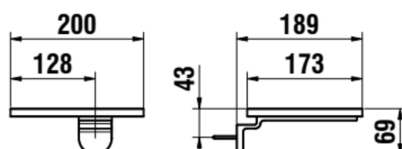

### DIMENSIONS

Length	1 mm
Width	1 mm
Height	1 mm

### COLOURS AND FINISHES

■	501 PVD inox/white glossy
---	---------------------------

Commodity Code/Import Code Number for Foreign Trad : 73249039

Net weight (kg) : 0.93

### TECHNICAL DRAWINGS