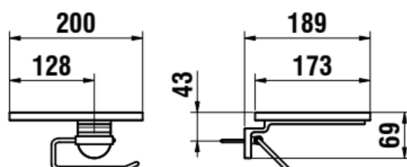

ADA

Toilet roll holder, tray with hole

DIMENSIONS

Length	1 mm
Width	1 mm
Height	1 mm

COLOURS AND FINISHES

■	501 PVD inox/white glossy
---	---------------------------

Net weight (kg) : 1.03

TECHNICAL DRAWINGS

## ADA

Faucets from ADA stand out for their integrated trays and combination of function and aesthetics. The trays are available in different designs that blend seamlessly into a variety of bathroom styles. Practically positioned, the trays offer a convenient solution for keeping soap or decorative items within easy reach, without the need to install additional trays or shelves.