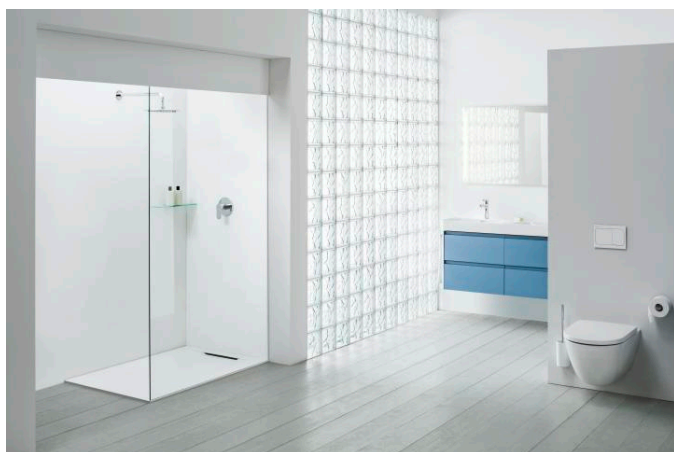

PRO X

Set for concealed shower mixer, for Simibox Standard & Simibox Light

DIMENSIONS

Length	1 mm
Width	1 mm
Height	1 mm

Application : Shower

Faucet type : Single-lever

Installation type : Built-in

Commodity Code/Import Code Number for Foreign Trad : 84818019

Flow rate (l/min - 3 bar) : 13.1

Net weight (kg) : 1.16

TECHNICAL DRAWINGS

COMPATIBLE WITH

Concealed box, for bath and shower mixers, fittings 1/2", with stopvalves, inversion for in-/outlets possible

HF574007000000

Concealed box, for bath and shower mixers, fittings 1/2", with stopvalves

HF574037000000

Concealed box, for bath and shower mixers, fittings 1/2", without stopvalves

HF574038000000

PRO X

Marking the third generation of this highly successful collection, PRO X integrates timeless aesthetics with cutting-edge technology to deliver maximum investment security. Designed to meet the needs of private homes, hospitality projects, and public spaces, it offers a versatile and contemporary solution for modern bathrooms.