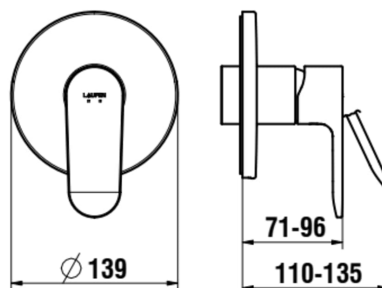

PRO X

Set for concealed shower mixer, for Simibox Standard & Simibox Light

DIMENSIONS

Length	1 mm
Width	1 mm
Height	1 mm

Application : Shower

Faucet type : Single-lever

Installation type : Built-in

Commodity Code/Import Code Number for Foreign Trad : 84818019

Flow rate (l/min - 3 bar) : 13.1

Net weight (kg) : 1.16

TECHNICAL DRAWINGS

COMPATIBLE WITH

Concealed box, for bath and shower mixers, fittings 1/2", with stopvalves, inversion for in-/outlets possible

HF574007000000

Concealed box, for bath and shower mixers, fittings 1/2", with stopvalves

HF574037000000

Concealed box, for bath and shower mixers, fittings 1/2", without stopvalves

HF574038000000

PRO X

Marking the third generation of this highly successful collection, PRO X integrates timeless aesthetics with cutting-edge technology to deliver maximum investment security. Designed to meet the needs of private homes, hospitality projects, and public spaces, it offers a versatile and contemporary solution for modern bathrooms.