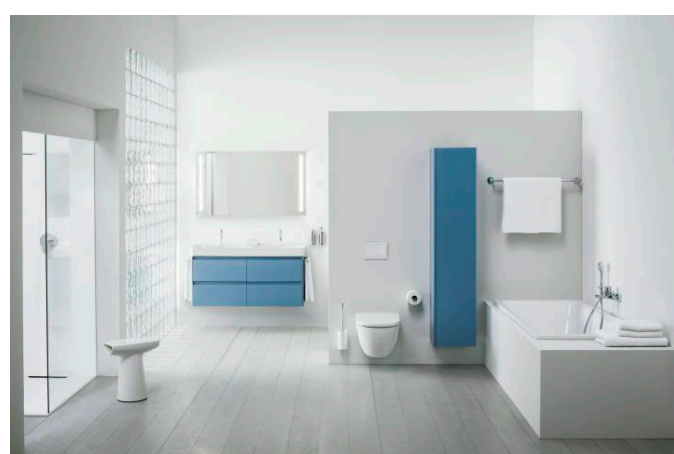

PRO X

Set for concealed shower mixer, for Simibox Standard & Simibox Light

DIMENSIONS

Length	1 mm
Width	1 mm
Height	1 mm

Application : Shower

Faucet type : Single-lever

Installation type : Built-in

Commodity Code/Import Code Number for Foreign Trad : 84818019

Flow rate (l/min - 3 bar) : 13.1

Net weight (kg) : 1.16

TECHNICAL DRAWINGS

COMPATIBLE WITH

Concealed box, for bath and shower mixers, fittings 1/2", with stopvalves, inversion for in-/outlets possible

HF574007000000

Concealed box, for bath and shower mixers, fittings 1/2", with stopvalves

HF574037000000

Concealed box, for bath and shower mixers, fittings 1/2", without stopvalves

HF574038000000

PRO X

Marking the third generation of this highly successful collection, PRO X integrates timeless aesthetics with cutting-edge technology to deliver maximum investment security. Designed to meet the needs of private homes, hospitality projects, and public spaces, it offers a versatile and contemporary solution for modern bathrooms.