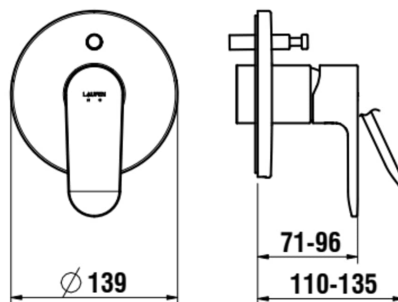

PRO X

Set for concealed bath mixer, for universal box

DIMENSIONS

Length	1 mm
Width	1 mm
Height	1 mm

Application : Bath

Commodity Code/Import Code Number for Foreign Trad : 84818019

Faucet type : Single-lever

Flow rate of bath spout (l/min - 3 bar) : 20.6

Flow rate of hand shower (l/min - 3 bar) : 18.1

Installation type : Built-in

Net weight (kg) : 1.2

TECHNICAL DRAWINGS

COMPATIBLE WITH

Concealed box, for bath and shower mixers, fittings 1/2", with stopvalves, inversion for in-/outlets possible

HF574007000000

Concealed box, for bath and shower mixers, fittings 1/2", with stopvalves

HF574037000000

Concealed box, for bath and shower mixers, fittings 1/2", without stopvalves

HF574038000000

PRO X

Marking the third generation of this highly successful collection, PRO X integrates timeless aesthetics with cutting-edge technology to deliver maximum investment security. Designed to meet the needs of private homes, hospitality projects, and public spaces, it offers a versatile and contemporary solution for modern bathrooms.