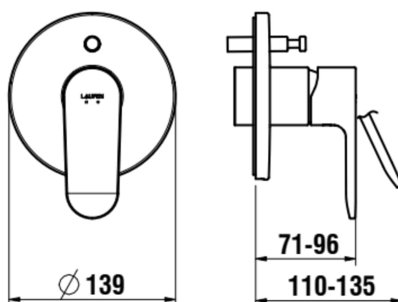

**PRO X**

Set for concealed bath mixer, for universal box, with integrated safety device Type LB

**DIMENSIONS**

Length	1 mm
Width	1 mm
Height	1 mm

Application : Bath

Faucet type : Single-lever

Net weight (kg) : 1.25

Commodity Code/Import Code Number for Foreign Trad : 84818019

Installation type : Built-in

**TECHNICAL DRAWINGS**

## COMPATIBLE WITH

Concealed box, for bath and shower mixers, fittings 1/2", with stopvalves, inversion for in-/outlets possible

**HF574007000000**

Concealed box, for bath and shower mixers, fittings 1/2", with stopvalves

**HF574037000000**

Concealed box, for bath and shower mixers, fittings 1/2", without stopvalves

**HF574038000000**