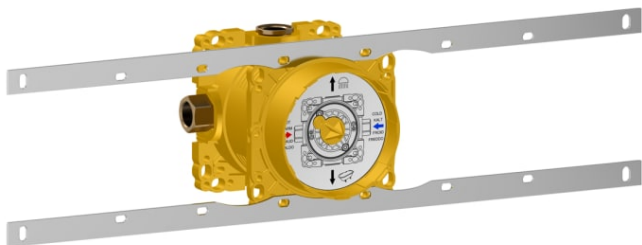

CONCEALED BODIES

Set of assembly bars

Application : Bath

Commodity Code/Import Code Number for
Foreign Trad : 84818011

Installation type : Built-in