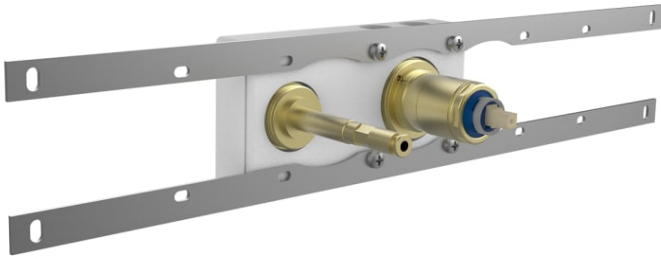

CONCEALED BODIES

Fixing rail set

Application : Basin

Commodity Code/Import Code Number for
Foreign Trad : 84819000

Installation type : Built-in