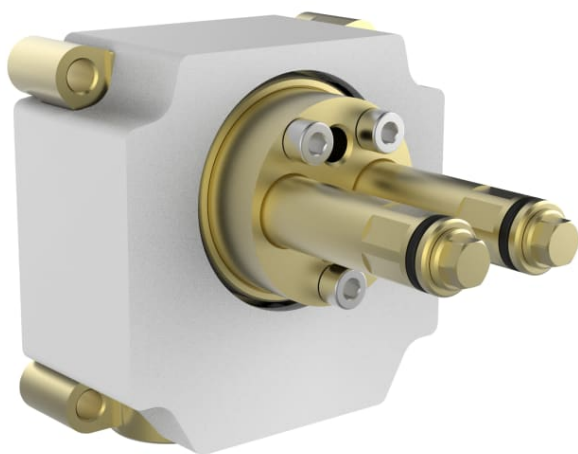

CONCEALED BODIES

Concealed box, for wall, bath and shower mixers, fittings 1/2", flushing and pressing-off fixture pre-installed

DIMENSIONS

Length	1 mm
Width	1 mm
Height	1 mm

Application : Bath

Installation type : Built-in