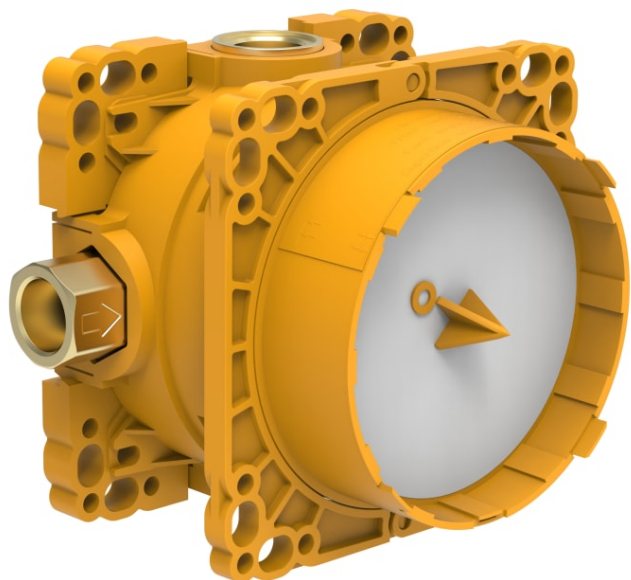

CONCEALED BODIES

Concealed box, for bath and shower mixers, fittings 1/2", with stopvalves

DIMENSIONS

Length	1 mm
Width	1 mm
Height	1 mm

Application : Bath
Check valve

Commodity Code/Import Code Number for
Foreign Trad : 84818019
Installation type : Built-in

Net weight (kg) : 1.49
Number of ways : 2