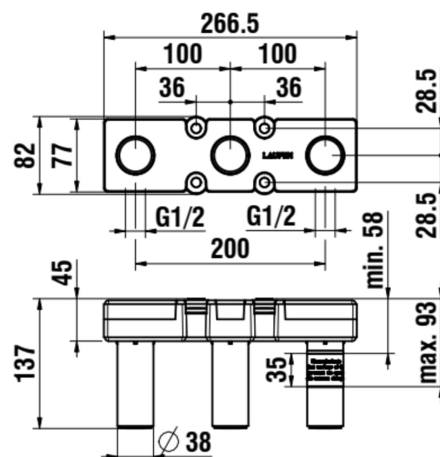

CONCEALED BODIES

Concealed rough brass set, for concealed 2-handle basin mixer, with 3 construction plugs, fitting to all models from LAUFEN

DIMENSIONS

Length	1 mm
Width	1 mm
Height	1 mm

Commodity Code/Import Code Number for Foreign Trad : 84818019

Net weight (kg) : 1.2

TECHNICAL DRAWINGS

COMPATIBLE WITH

2-handle concealed basin mixer, projection 175 mm, fixed spout, PVD gold

H3123360011201

2-handle concealed basin mixer, projection 175 mm, fixed spout

H3123360041201

2-handle concealed basin mixer, projection 175 mm, fixed spout, PVD titanium black matt

H3123360811201

2-handle concealed basin mixer, projection 175 mm, fixed spout, PVD rosegold

H3123360821201

2-handle concealed basin mixer, projection 175 mm, fixed spout, PVD pale gold matt

H3123360831201

2-handle concealed basin mixer, projection 175 mm, fixed spout, PVD inox look

H3123360901201

2-handle concealed basin mixer, projection 175 mm, fixed spout, PVD rosegold brushed