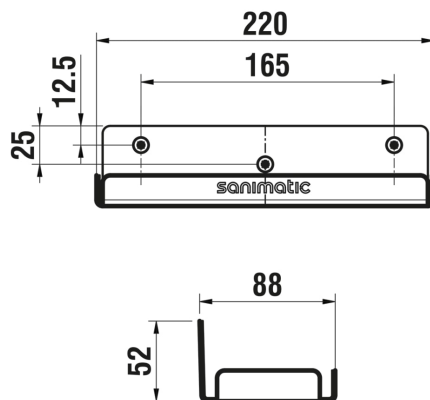

LAUFEN

Soap dish, 220 x 88 mm, stainless steel

DIMENSIONS

Length	1 mm
Width	1 mm
Height	1 mm

Anti-vandal

Complements included

Installation type : Wall-mounted

Material : Stainless steel

Net weight (kg) : 0.53

TECHNICAL DRAWINGS

LAUFEN