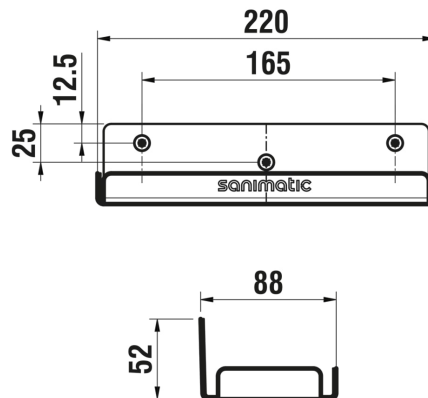

LAUFEN

Soap dish, 220 x 88 mm, PVD titanium black matt

DIMENSIONS

Length	1 mm
Width	1 mm
Height	1 mm

Commodity Code/Import Code Number for Foreign Trad : 84819000

Net weight (kg) : 0.53

TECHNICAL DRAWINGS

LAUFEN