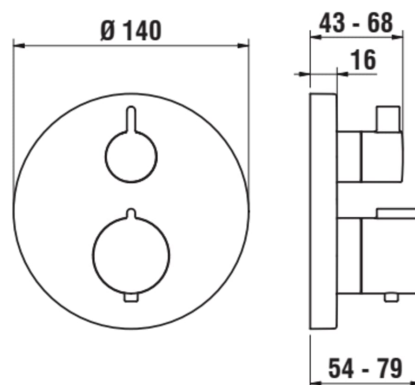

THERM

Twin, set for concealed 2-handle thermostatic bath mixer, for Simibox Standard & Simibox Light, PVD rosegold brushed

DIMENSIONS

Length	1 mm
Width	1 mm
Height	1 mm

Acoustic level (dB) : Group 2 (20-30 dB)

Net weight (kg) : 2.3

SafeTouch

Safety 38°

Temperature selection

Type of cartridge : Thermostatic

Water and energy-saving

TECHNICAL DRAWINGS

COMPATIBLE WITH

Concealed box, for bath and shower mixers, fittings 1/2", with stopvalves, inversion for in-/outlets possible

HF574007000000

Concealed box, for bath and shower mixers, fittings 1/2", with stopvalves

HF574037000000